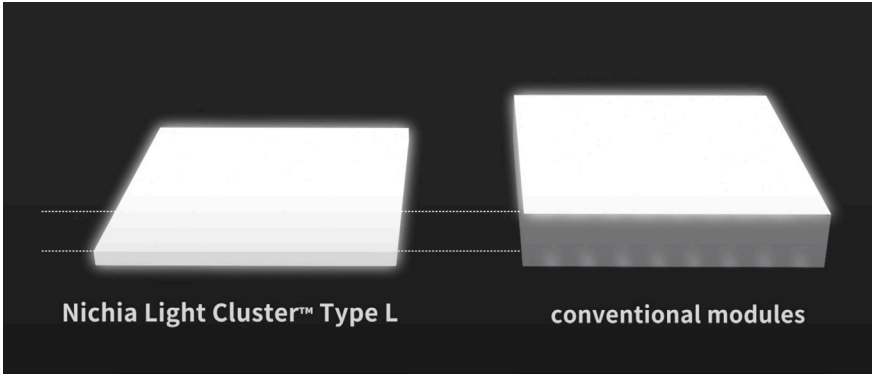

NICHIA Light Cluster™ Type L

- + Uniform & Soft Light
- + Thin & Compact
- + Mono-colour & CCT Tunable

DC24V

IP20
(Indoor)

Mono-Colour
/or Tunable

6.96W for
290 x 290mm

Panel Dimension
1. 290 x 290 (mm)
2. 290 x 72.5 (mm)

Recommended
Inner Box
Height 30mm (min)

High Efficient
High CRI
NICHIA H6 LED

FEATURES

- Uniform & soft light
- Thin & compact
- Available mono-colour 2700K, 3000K, 3500K, 4000K and 5000K.
- Available CCT Tunable 2700K - 5000K
- High efficient / High CRI 90 (min) using NICHIA H6 series LEDs
- Box inner depth 30mm (min)
- DC24V with PCB-equipped constant-current circuit

NOTE: Opal diffuser is NOT sold by us.

BASIC SPECIFICATION

PHOTOMETRICS

Model: NALW016AL

Luminous Flux: 819 lm (@5000K)

Model: NALW017AL

Luminous Flux: 208 lm (@5000K)

APPLICATIONS / ADVANTAGES

- + Allows slimmer box depth (for back-lighting applications)

Box inner depth can be as low as 30mm.

- + Wider light distributions (for ceiling panel and etc)

Dimmers
V-Wash 1-2
V-Wash 1-2 Tunable
V-Flex
V-Flex Tunable
V-Slim
V-Slim-3.8W
V-Slim Dotless
V-Slim Dotless 3.8W
NICHIA Light Cluster™ Type L