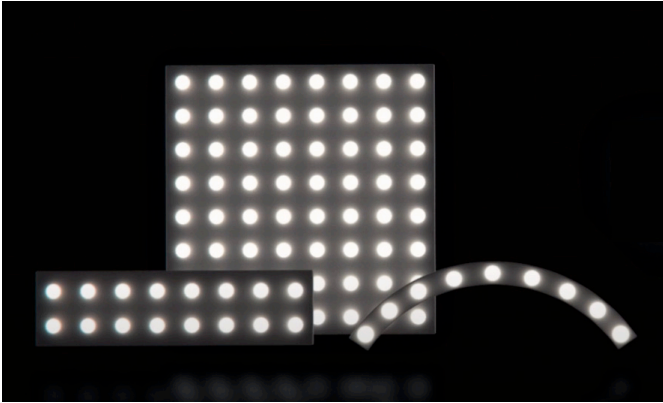

NICHIA Light Cluster™ Type L

- + Uniform & Soft Light
- + Thin & Compact
- + Mono-colour & CCT Tunable

DC24V

IP20
(Indoor)

Mono-Colour
/or Tunable

6.96W for
290 x 290mm

Panel Dimension
1. 290 x 290 (mm)
2. 290 x 72.5 (mm)

Recommended
Inner Box
Height 30mm (min)

High Efficient
High CRI
NICHIA H6 LED

FEATURES

- Uniform & soft light
- Thin & compact
- Available mono-colour 2700K, 3000K, 3500K, 4000K and 5000K.
- Available CCT Tunable 2700K - 5000K
- High efficient / High CRI 90 (min) using NICHIA H6 series LEDs
- Box inner depth 30mm (min)
- DC24V with PCB-equipped constant-current circuit

NOTE: Opal diffuser is NOT sold by us.

BASIC SPECIFICATION

PHOTOMETRICS

Model: NALW016AL

Luminous Flux: 819 lm (@5000K)

Model: NALW017AL

Luminous Flux: 208 lm (@5000K)

APPLICATIONS / ADVANTAGES

Panel Dimension:
290 * 72.5mm

Colour Temperature Code

XX → 27 : 2700K
30 : 3000K
35 : 3500K
40 : 4000K
50 : 5000K