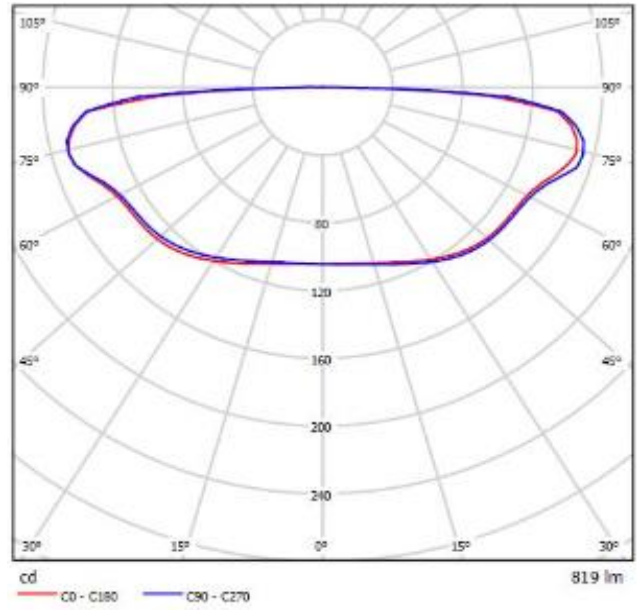

PHOTOMETRICS

Model: NALW016AL

Luminous Flux: 819 lm (@5000K)