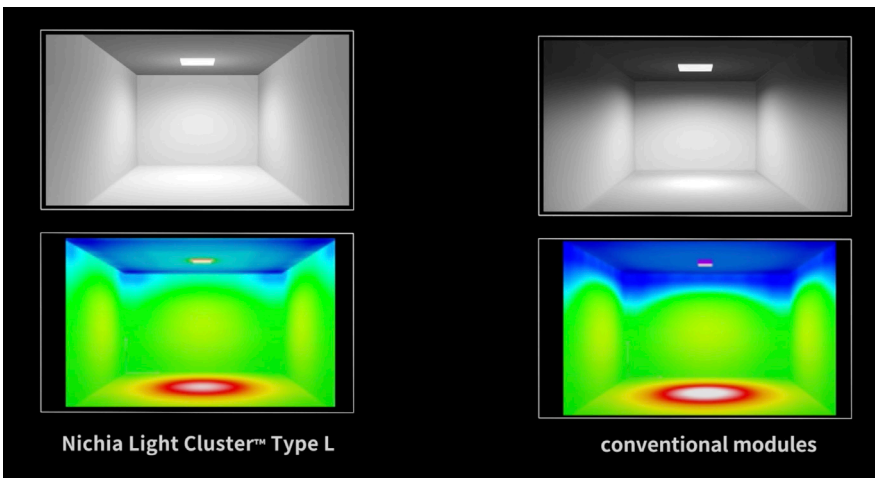

Recommended
Inner Box
Height 30mm (min)

High Efficient
High CRI
NICHIA H6 LED

FEATURES

- Uniform & soft light
- Thin & compact
- Available mono-colour 2700K, 3000K, 3500K, 4000K and 5000K.
- Available CCT Tunable 2700K - 5000K
- High efficient / High CRI 90 (min) using NICHIA H6 series LEDs
- Box inner depth 30mm (min)
- DC24V with PCB-equipped constant-current circuit

NOTE: Opal diffuser is NOT sold by us.

BASIC SPECIFICATION

PHOTOMETRICS

Model: NALW016AL

Luminous Flux: 819 lm (@5000K)

Model: NALW017AL

Luminous Flux: 208 lm (@5000K)

APPLICATIONS / ADVANTAGES

- + Allows slimmer box depth (for back-lighting applications)

Box inner depth can be as low as 30mm.

- + Wider light distributions (for ceiling panel and etc)

Dimmers
V-Wash 1-2
V-Wash 1-2 Tunable
V-Flex
V-Flex Tunable
V-Slim
V-Slim-3.8W
V-Slim Dotless
V-Slim Dotless 3.8W
NICHIA Light Cluster™ Type L