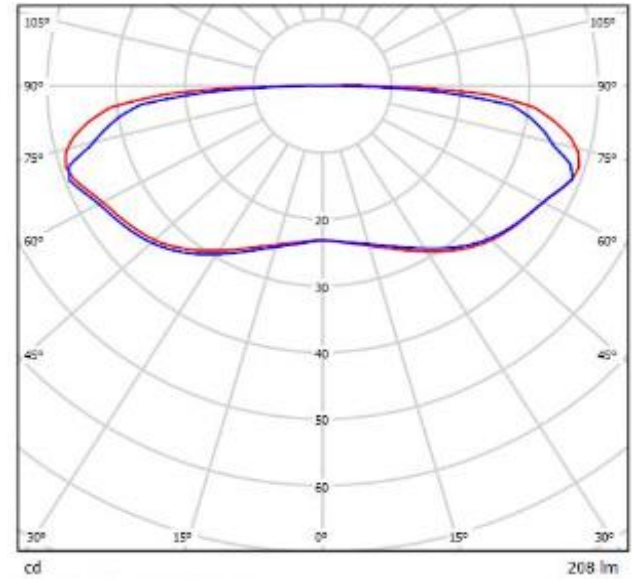

NOTE: Opal diffuser is NOT sold by us.

BASIC SPECIFICATION

PHOTOMETRICS

Model: NALW016AL

Luminous Flux: 819 lm (@5000K)

Model: NALW017AL

Luminous Flux: 208 lm (@5000K)

APPLICATIONS / ADVANTAGES

Panel Dimension:
290 * 72.5mm

Colour Temperature Code

XX → 27 : 2700K
30 : 3000K
35 : 3500K
40 : 4000K
50 : 5000K