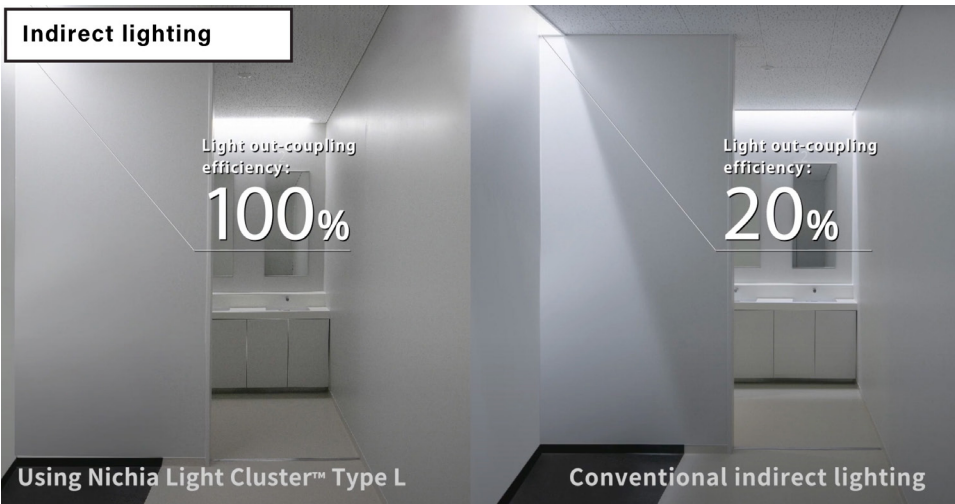

APPLICATION EXAMPLE

For wall lighting

For LED backlit signs

Indirect lighting

Ceiling light box

PRODUCT SPECIFICATIONS

Product Name	NICHIA LIGHT CLUSTER™ (TYPE L)			
	Mono-Colour		CCT Tunable (2700K - 5000K)	
Model No.	NALW016AL	NALW017AL	NALW018AL	NALW019AL
Photo				
Input	24Vdc	24Vdc	24Vdc	24Vdc
Power Consumption	6.96 W	1.8 W	6.96 W	1.8 W
Dimension (mm)	290*290 (mm)	290*72.5 (mm)	290*290 (mm)	290*72.5 (mm)
Weight	210g	52.5g	210g	52.5g
LED Beam Angle	170°	170°	170°	170°
Operating Temperature	0°C~45°C	0°C~45°C	0°C~45°C	0°C~45°C
Maximum Nos of Series Connection	Maximum 0.8m ² (=10pcs of 290*290mm / 40pcs of 290*72.5mm)			
No of LEDs	56	14	112	28
LED Pitch	36.4mm/41.6mm	36.4mm/41.6mm	36.4mm/41.6mm	36.4mm/41.6mm
Dimming	DALI / 0-10V / DMX / Triac			
LumensFLux (typical) @ CCT 3000K	772 lm	193 lm	772 lm	193 lm