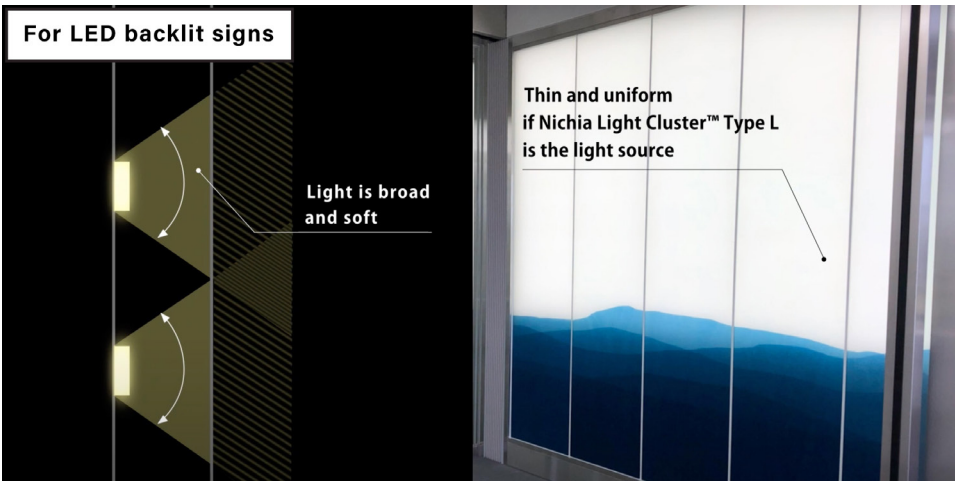

For LED backlit signs