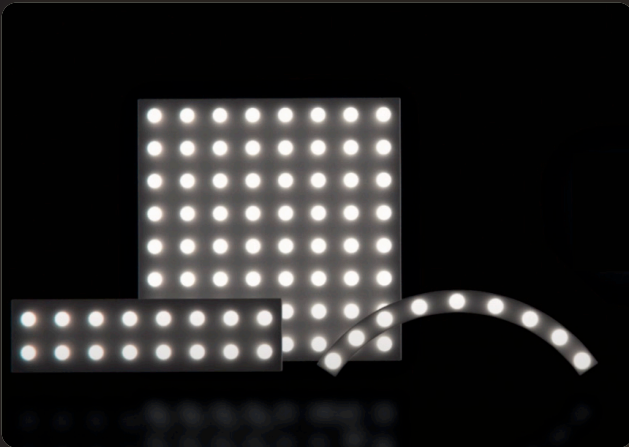

NICHIA Light Cluster™ Type L

- + Uniform & Soft Light
- + Thin & Compact
- + Mono-colour & CCT Tunable

DC24V

IP20
(Indoor)

Mono-Colour
/or Tunable

6.96W for
290 x 290mm

Panel Dimension
1. 290 x 290 (mm)
2. 290 x 72.5 (mm)

Recommended
Inner Box
Height 30mm (min)

High Efficient
High CRI
NICHIA H6 LED

FEATURES

- Uniform & soft light
- Thin & compact
- Available mono-colour 2700K, 3000K, 3500K, 4000K and 5000K.
- Available CCT Tunable 2700K - 5000K
- High efficient / High CRI 90 (min) using NICHIA H6 series LEDs
- Box inner depth 30mm (min)
- DC24V with PCB-equipped constant-current circuit

NOTE: Opal diffuser is NOT sold by us.

BASIC SPECIFICATION

PHOTOMETRICS

Model: NALW016AL

Luminous Flux: 819 lm (@5000K)

Model: NALW017AL

Luminous Flux: 208 lm (@5000K)

APPLICATIONS / ADVANTAGES

Panel Dimension:
290 * 72.5mm

Colour Temperature Code

XX → 27 : 2700K
30 : 3000K
35 : 3500K
40 : 4000K
50 : 5000K