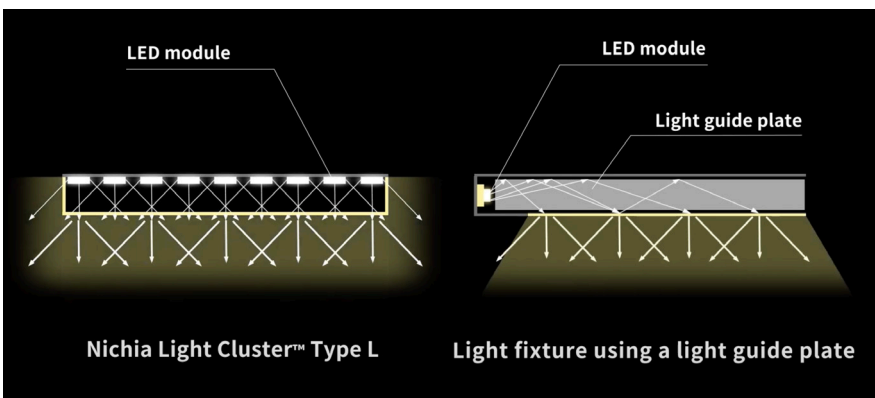

Recommended
Inner Box
Height 30mm (min)

High Efficient
High CRI
NICHIA H6 LED

FEATURES

- Uniform & soft light
- Thin & compact
- Available mono-colour 2700K, 3000K, 3500K, 4000K and 5000K.
- Available CCT Tunable 2700K - 5000K
- High efficient / High CRI 90 (min) using NICHIA H6 series LEDs
- Box inner depth 30mm (min)
- DC24V with PCB-equipped constant-current circuit

NOTE: Opal diffuser is NOT sold by us.

BASIC SPECIFICATION

PHOTOMETRICS

Model: NALW016AL

Luminous Flux: 819 lm (@5000K)

Model: NALW017AL

Luminous Flux: 208 lm (@5000K)

APPLICATIONS / ADVANTAGES

- + Allows slimmer box depth (for back-lighting applications)

Box inner depth can be as low as 30mm.

- + Wider light distributions (for ceiling panel and etc)

Dimmers
V-Wash 1-2
V-Wash 1-2 Tunable
V-Flex
V-Flex Tunable
V-Slim
V-Slim-3.8W
V-Slim Dotless
V-Slim Dotless 3.8W
NICHIA Light Cluster™ Type L