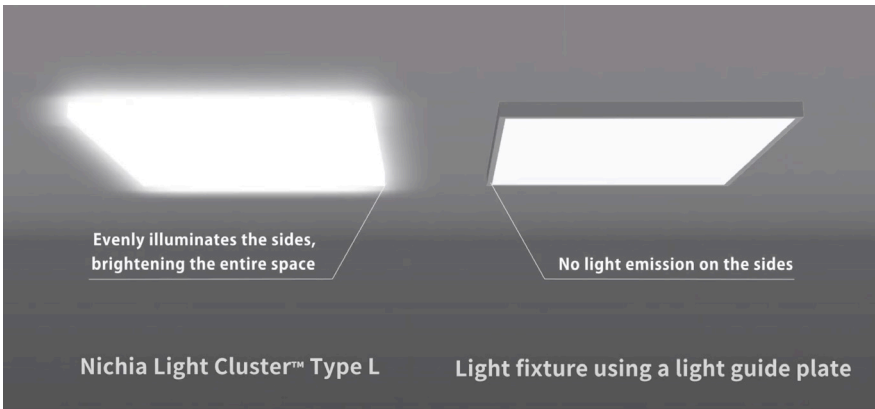

- + Allows slimmer box depth (for back-lighting applications)

Box inner depth can be as low as 30mm.

- + Wider light distributions (for ceiling panel and etc)

Dimmers
V-Wash 1-2
V-Wash 1-2 Tunable
V-Flex
V-Flex Tunable
V-Slim
V-Slim-3.8W
V-Slim Dotless
V-Slim Dotless 3.8W
NICHIA Light Cluster™ Type L