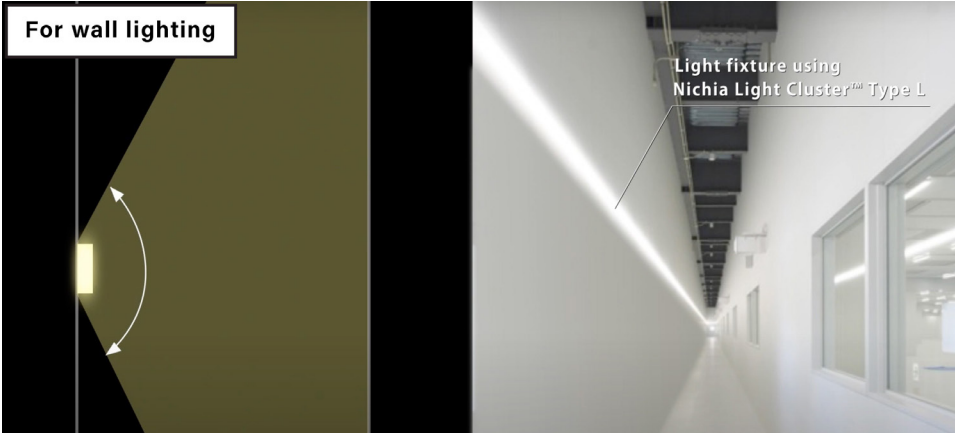

APPLICATION EXAMPLE

For wall lighting